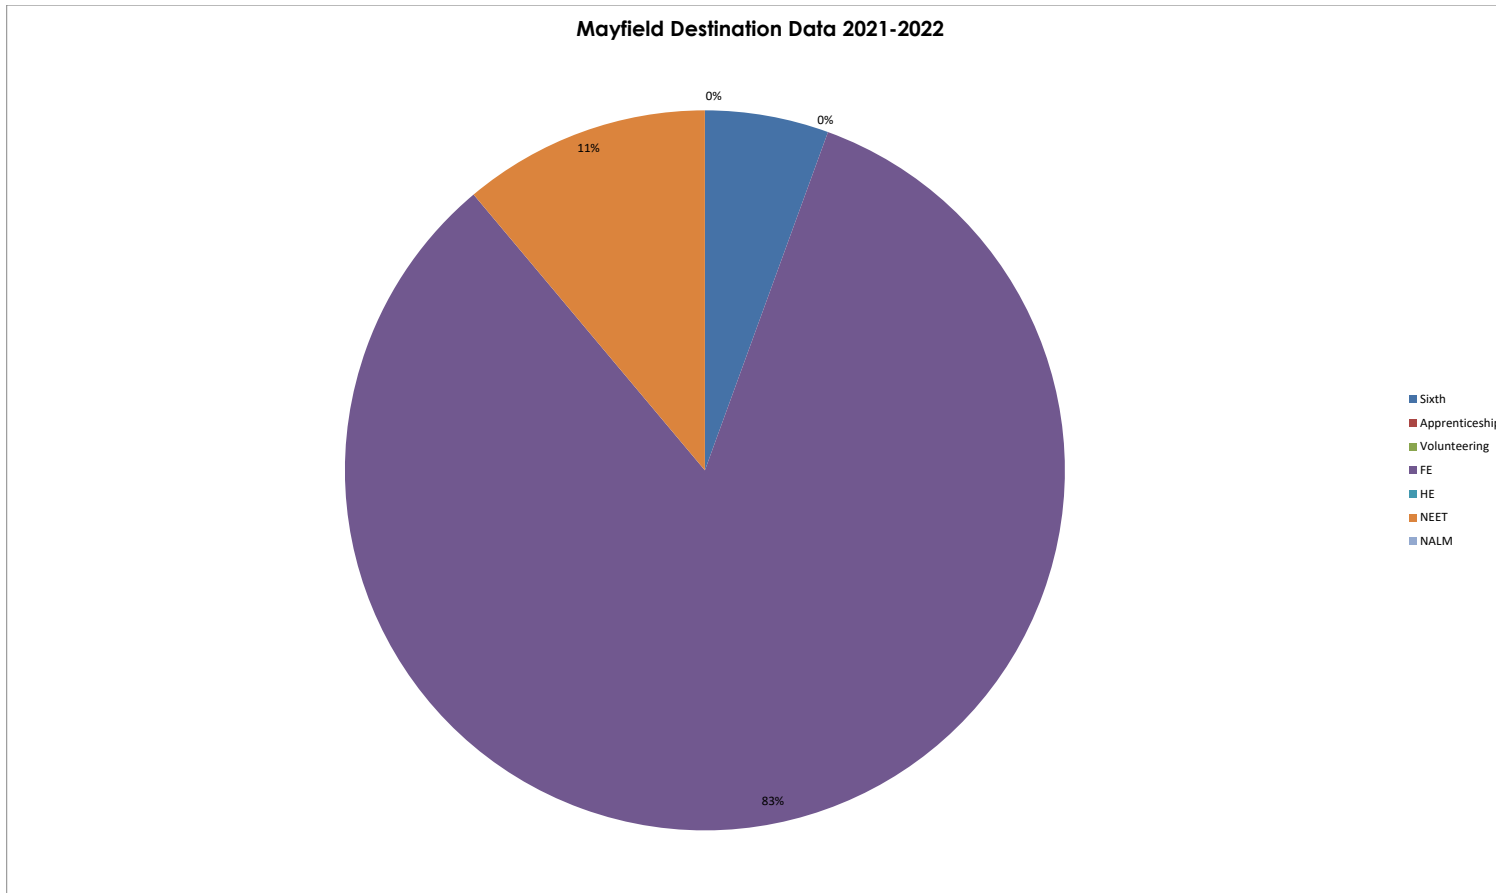

**Mayfield School Destination Data 2021-2022**

**Statistics**

Type	Count
Sixth	1
Apprenticeship	0
Volunteering	0
FE	15
HE	0
NEET	2
NALM	0